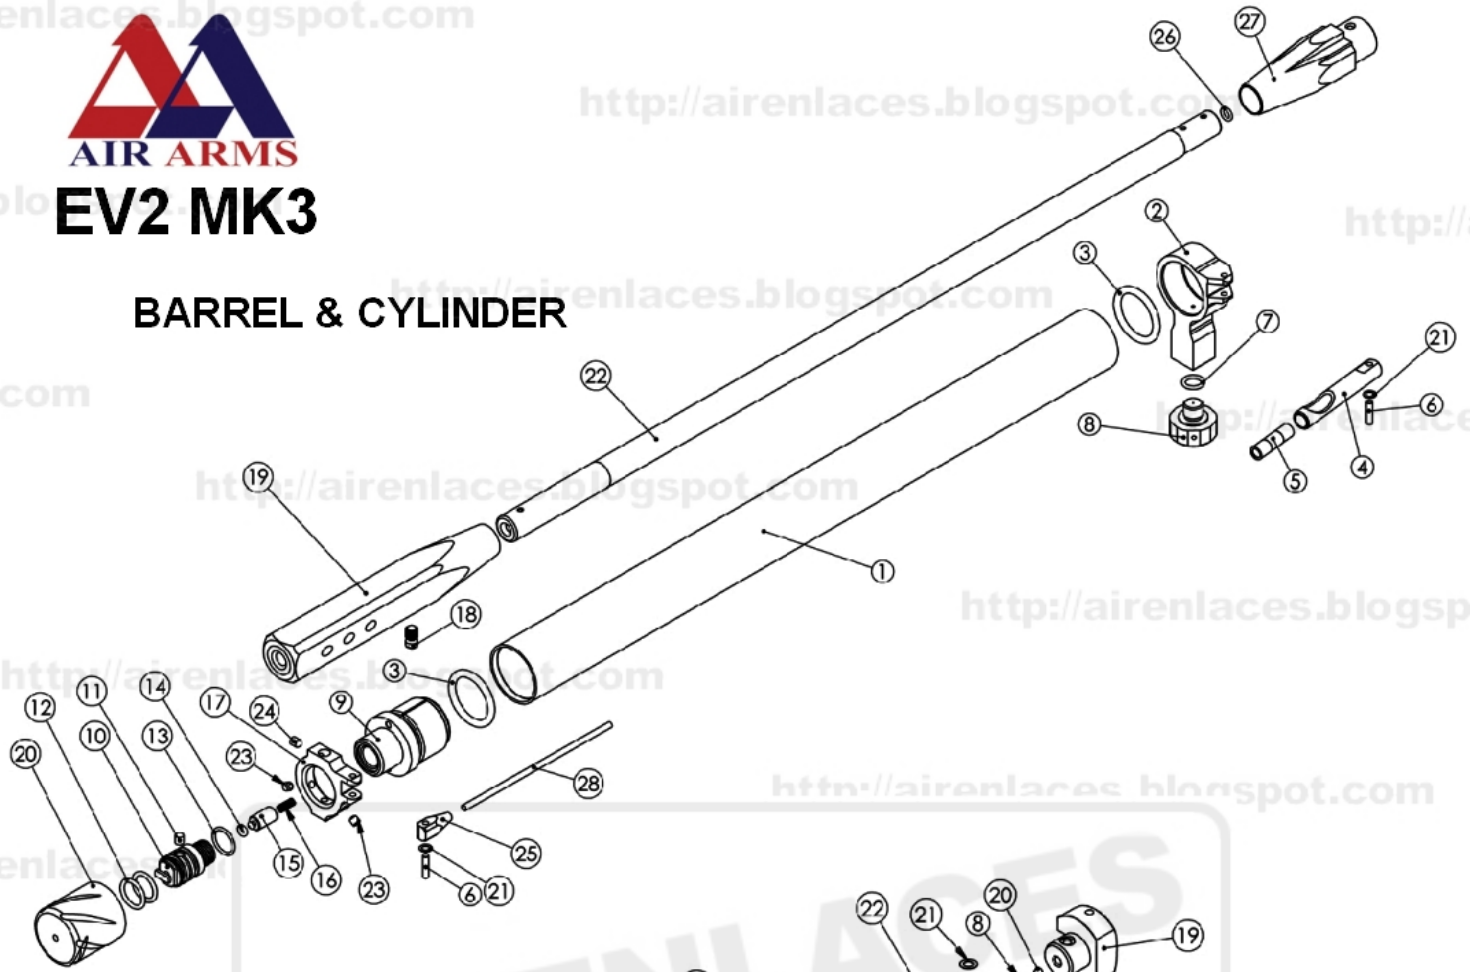

BARREL & CYLINDER