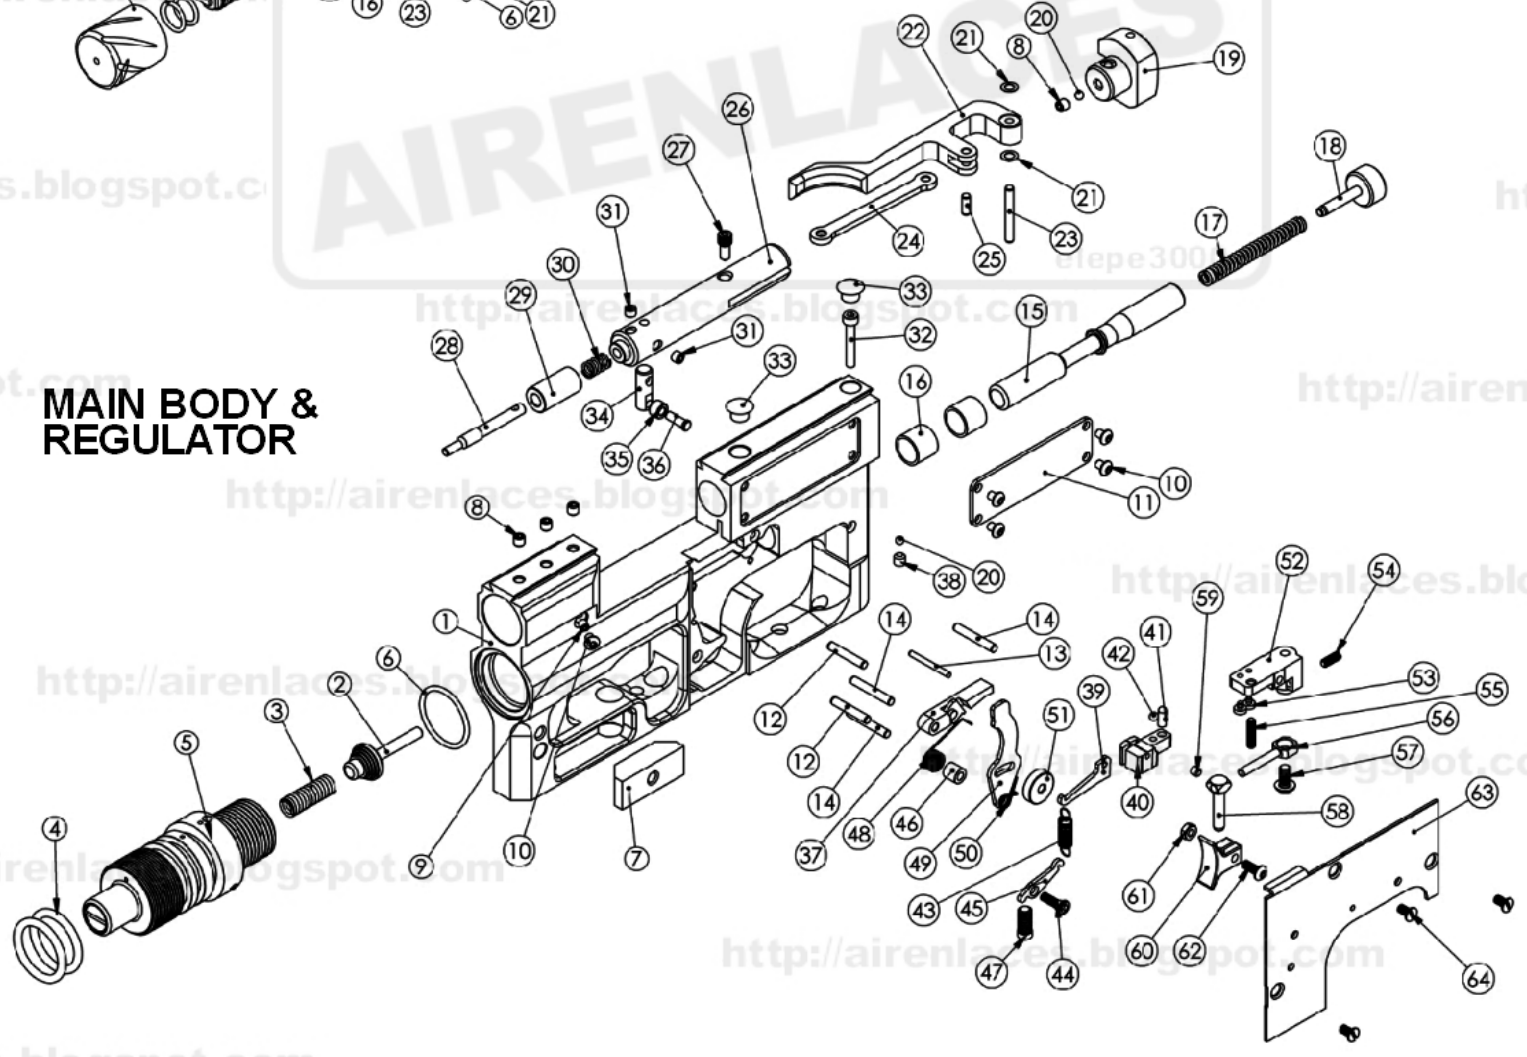

MAIN BODY & REGULATOR